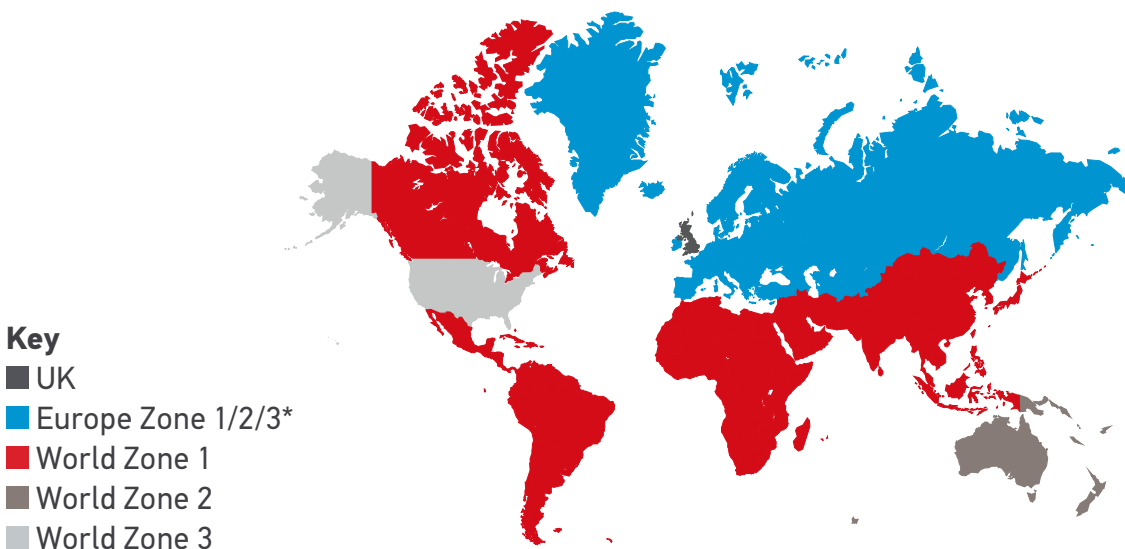

International size and weight guide

Letters not exceeding: Length: 24cm Width: 16.5cm
Thickness up to and including: 0.5cm Weight up to 100g

Large Letters not exceeding: Length: 35.3cm Width: 25cm
Thickness up to and including: 2.5cm Weight limit: 750g

Small Parcels not exceeding: Height + Width + Depth no greater than 90cm
with no single side longer than 60cm Weight up to 2kg

Medium Parcels[†] not exceeding: Length: 61cm Width: 46cm Depth: 46cm
Weight up to 20kg

Tubes/rolls not exceeding: Length: 90cm Length + 2 x diameter
should not be more than 104cm Weight up to 2kg

For more information about how to present your mail, please visit royalmail.com/size

[†]The medium parcel format is only available for **International Tracked** up to 20kg.

Pricing zones

Sending goods, samples or gifts to the EU* or worldwide? You must complete and apply a customs declaration form to your item and provide associated electronic customs data. Check at royalmail.com/customs

Please note: Singapore is in World Zone 2. USA is in World Zone 3.

*Excludes items sent from Northern Ireland to the EU. When posting from Northern Ireland to EU electronic customs data only is required.

For a full list of country destinations by zone, please go to royalmail.com/world-zones